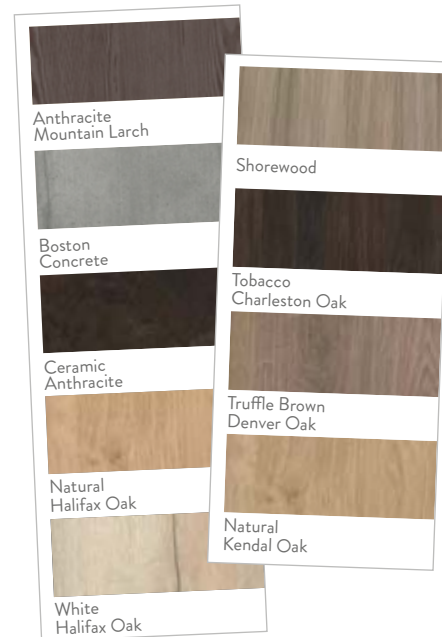

Vivo Gloss for Vero

Handleless Rail System

Choose from seven painted gloss colours to make your designer kitchen come true with the Vero handleless rail system.

Anthracite

Light Grey

Ivory

Cashmere

Stone

White

Ivory

Light Grey

Linear for Vero

Handleless Rail System

9 textured doors to help you create the ultimate contemporary true handleless kitchen. Use them on their own or mix them with solid colours.

Shorewood