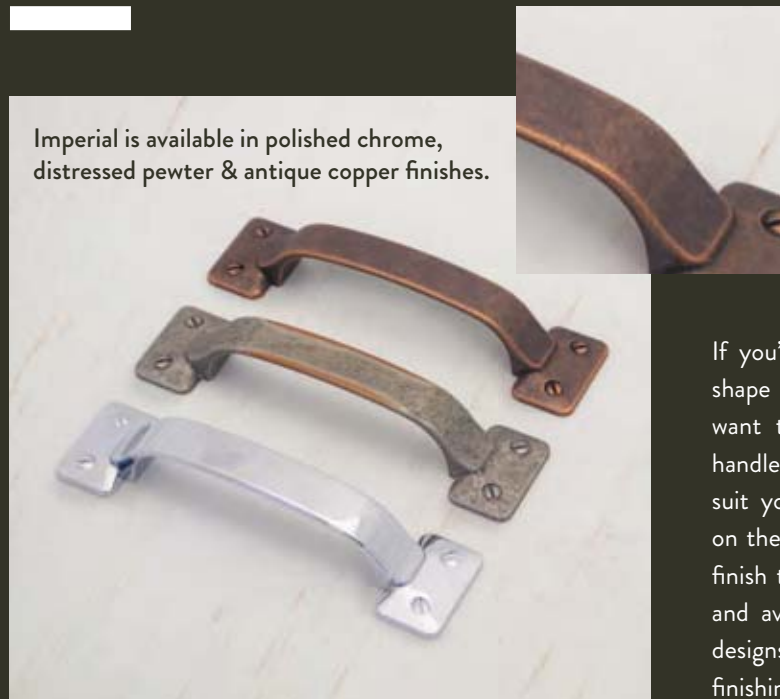

Choose your handle

Period Traditional

Imperial is available in polished chrome, distressed pewter & antique copper finishes.

If you've chosen a traditional kitchen door shape or colour then it's highly likely you'll want to pair it with a traditionally styled handle. We've different shapes and sizes to suit your taste as well as different finishes on the handle. Look out for the new copper finish that's highly on-trend at the moment and available in some of our most popular designs. Make sure your handle is that perfect finishing touch!